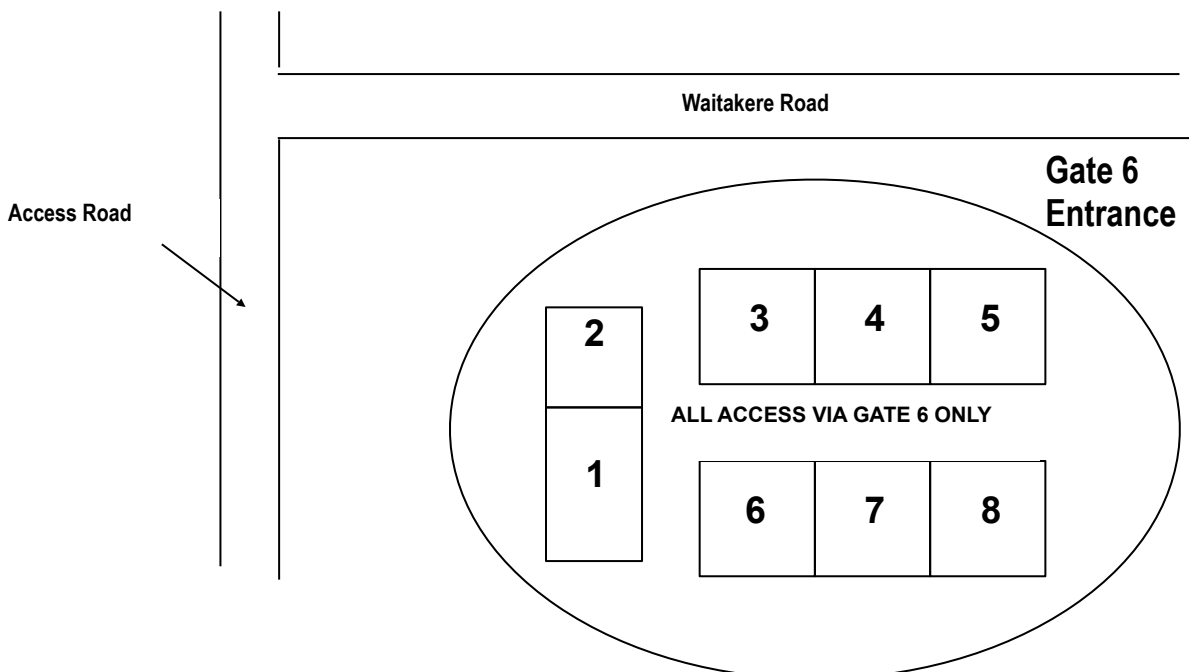

Hack - Saturday 13th March Hacks – Over 158cm

Ring 1 - starting at 9:00 am.

Trophies for Section

Kumeu A & H Society Cup

Most Points Hack Park Hack Saddle Hunter & Riding Horse

R L Jackson Cup

Ladies Hack

Ron Marney Cup